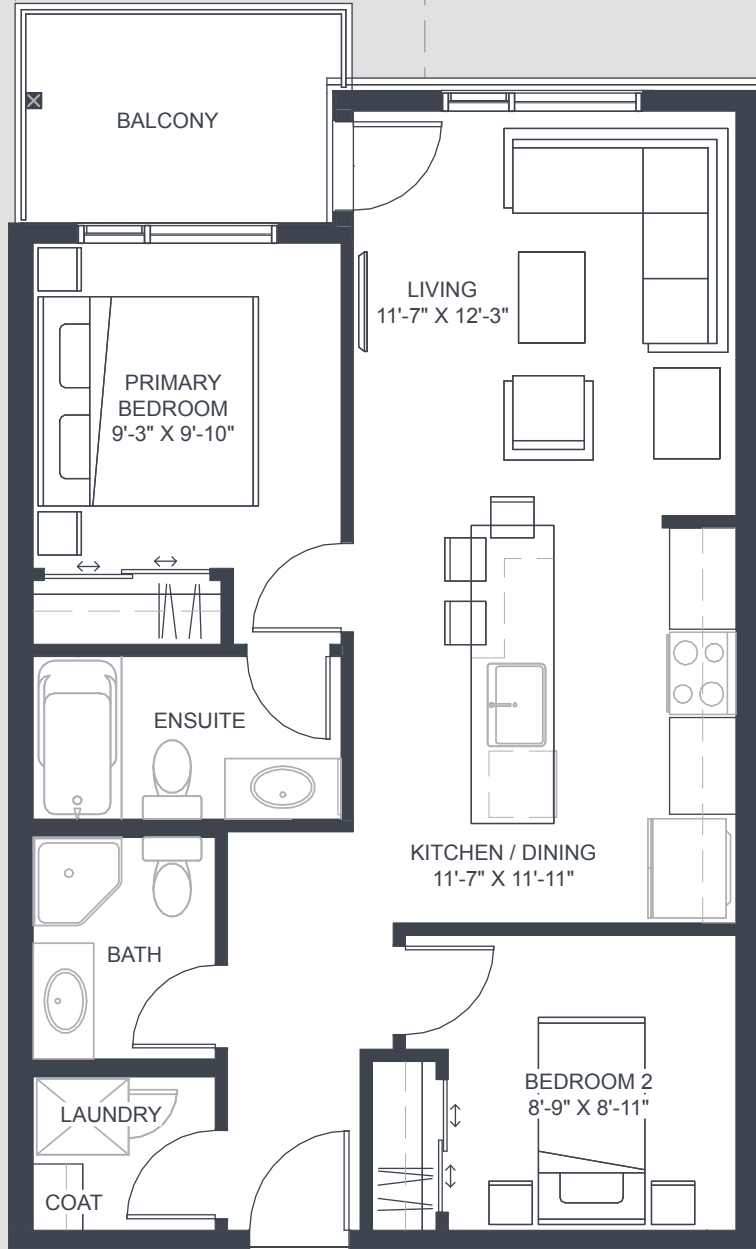

UNIT C2

2 Bedroom

INTERIOR **732** Sq. Ft.

EXTERIOR **65** Sq. Ft.

TOTAL **797** Sq. Ft.

EXTENT TO GROUND FLOOR PATIO

GROUND FLOOR
PATIO SIZE: 110 Sq. Ft.

FLOORS 2-4

GROUND FLOOR

UNIT E

2 Bedroom + Den

INTERIOR **795** Sq. Ft.

EXTERIOR **79** Sq. Ft.

TOTAL **874** Sq. Ft.

UNIT E2

2 Bedroom + Den

INTERIOR **839** Sq. Ft.

EXTERIOR **77** Sq. Ft.

TOTAL **916** Sq. Ft.

EXTENT TO GROUND FLOOR PATIO

GROUND FLOOR
PATIO SIZE: 137 Sq. Ft.

UNIT F

3 Bedroom

INTERIOR **922** Sq. Ft.
 EXTERIOR **116** Sq. Ft.
 TOTAL **1,038** Sq. Ft.

UNIT G

3 Bedroom

INTERIOR **948** Sq. Ft.
 EXTERIOR **90** Sq. Ft.
 TOTAL **1,038** Sq. Ft.