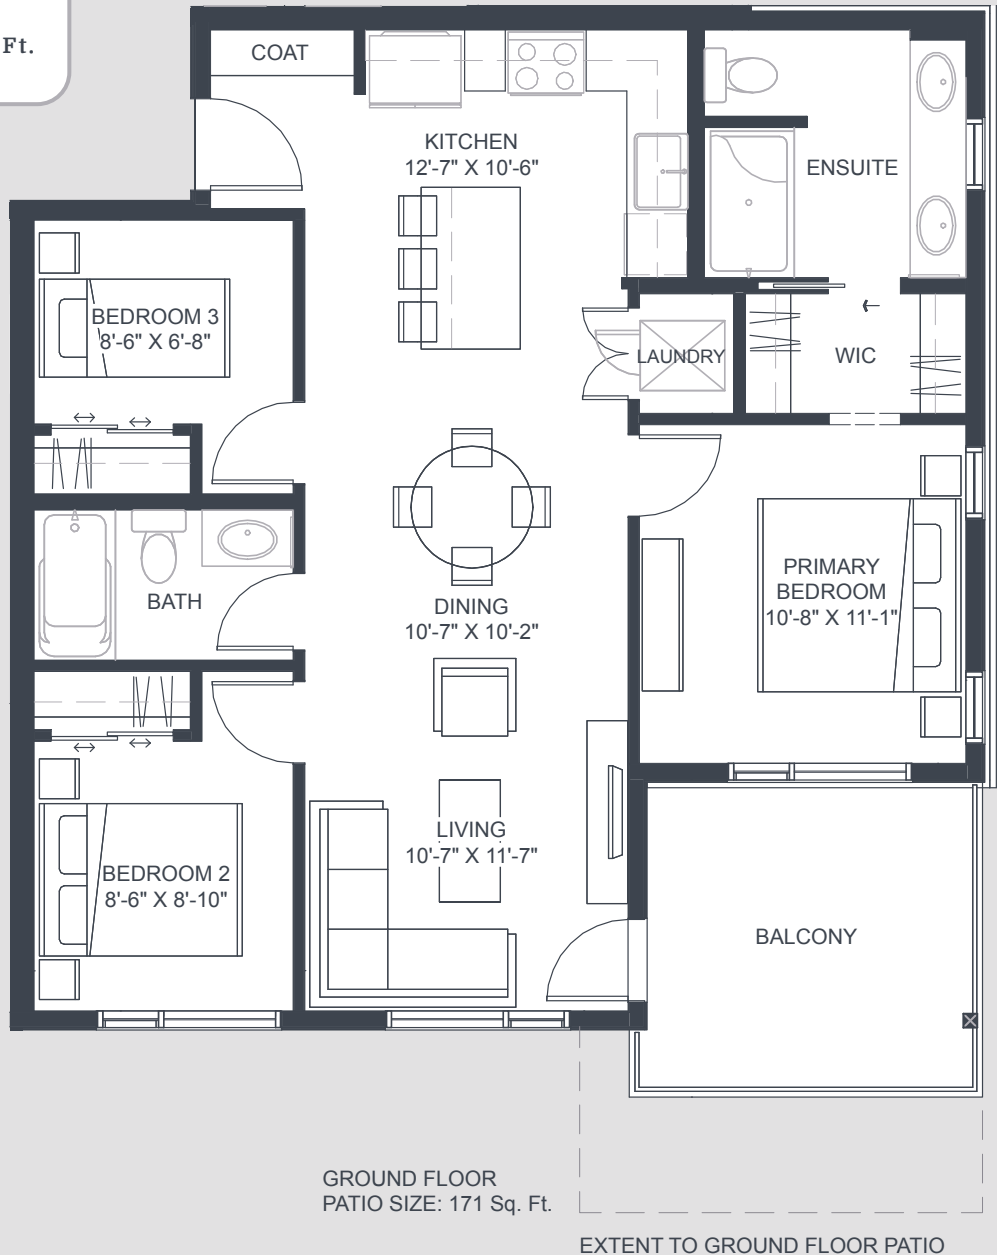

UNIT C2

2 Bedroom

INTERIOR **732** Sq. Ft.

EXTERIOR **65** Sq. Ft.

TOTAL **797** Sq. Ft.

EXTENT TO GROUND FLOOR PATIO

GROUND FLOOR
PATIO SIZE: 110 Sq. Ft.

FLOORS 2-4

GROUND FLOOR

UNIT E

2 Bedroom + Den

INTERIOR **795** Sq. Ft.

EXTERIOR **79** Sq. Ft.

TOTAL **874** Sq. Ft.

UNIT E2

2 Bedroom + Den

INTERIOR **839** Sq. Ft.

EXTERIOR **77** Sq. Ft.

TOTAL **916** Sq. Ft.

EXTENT TO GROUND FLOOR PATIO

GROUND FLOOR
PATIO SIZE: 137 Sq. Ft.

UNIT F

3 Bedroom

INTERIOR **922** Sq. Ft.
 EXTERIOR **116** Sq. Ft.
 TOTAL **1,038** Sq. Ft.

UNIT G

3 Bedroom

INTERIOR **948** Sq. Ft.
 EXTERIOR **90** Sq. Ft.
 TOTAL **1,038** Sq. Ft.