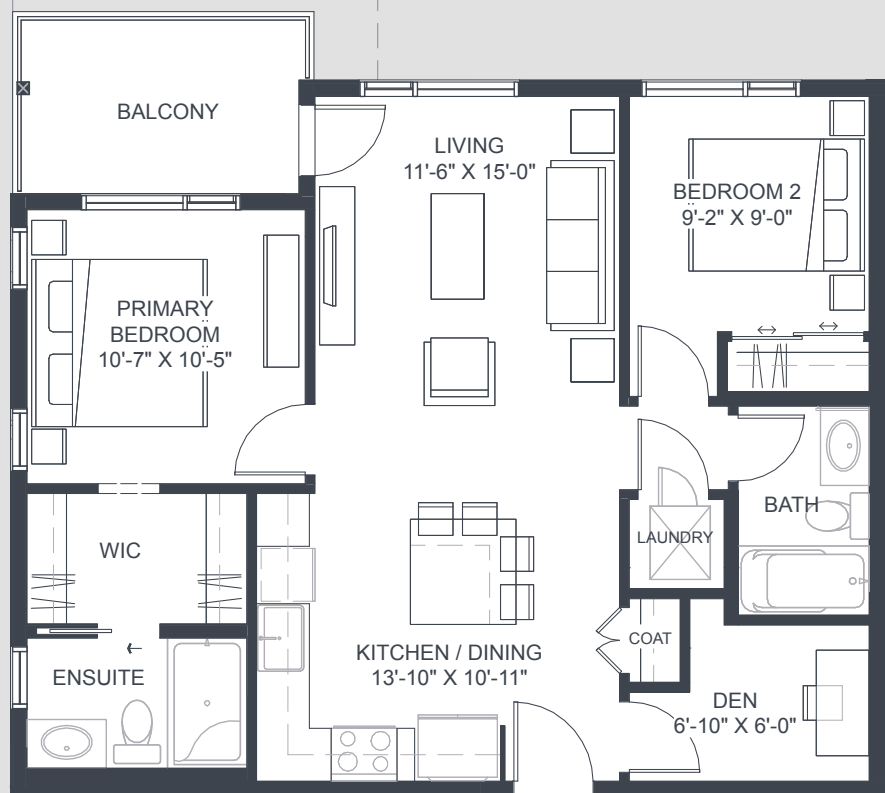

UNIT C2

2 Bedroom

INTERIOR **732** Sq. Ft.

EXTERIOR **65** Sq. Ft.

TOTAL **797** Sq. Ft.

EXTENT TO GROUND FLOOR PATIO

GROUND FLOOR
PATIO SIZE: 110 Sq. Ft.

FLOORS 2-4

GROUND FLOOR

UNIT E

2 Bedroom + Den

INTERIOR **795** Sq. Ft.

EXTERIOR **79** Sq. Ft.

TOTAL **874** Sq. Ft.

UNIT E2

2 Bedroom + Den

INTERIOR **839** Sq. Ft.

EXTERIOR **77** Sq. Ft.

TOTAL **916** Sq. Ft.

EXTENT TO GROUND FLOOR PATIO

GROUND FLOOR
PATIO SIZE: 137 Sq. Ft.

UNIT F

3 Bedroom

INTERIOR **922** Sq. Ft.
 EXTERIOR **116** Sq. Ft.
 TOTAL **1,038** Sq. Ft.

UNIT G

3 Bedroom

INTERIOR **948** Sq. Ft.
 EXTERIOR **90** Sq. Ft.
 TOTAL **1,038** Sq. Ft.