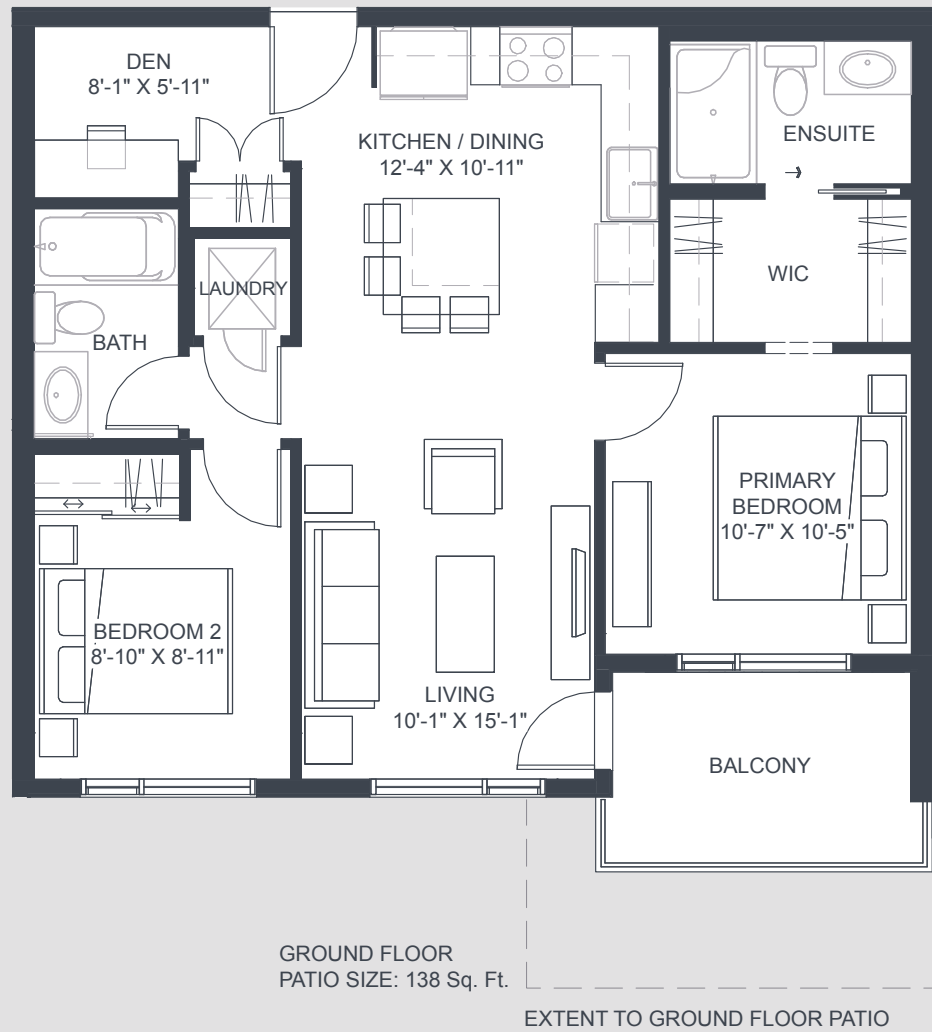

UNIT C2

2 Bedroom

INTERIOR **732** Sq. Ft.

EXTERIOR **65** Sq. Ft.

TOTAL **797** Sq. Ft.

EXTENT TO GROUND FLOOR PATIO

GROUND FLOOR
PATIO SIZE: 110 Sq. Ft.

FLOORS 2-4

GROUND FLOOR

UNIT E

2 Bedroom + Den

INTERIOR **795** Sq. Ft.

EXTERIOR **79** Sq. Ft.

TOTAL **874** Sq. Ft.

UNIT E2

2 Bedroom + Den

INTERIOR **839** Sq. Ft.

EXTERIOR **77** Sq. Ft.

TOTAL **916** Sq. Ft.

EXTENT TO GROUND FLOOR PATIO

GROUND FLOOR
PATIO SIZE: 137 Sq. Ft.

UNIT F

3 Bedroom

INTERIOR **922** Sq. Ft.
 EXTERIOR **116** Sq. Ft.
 TOTAL **1,038** Sq. Ft.

UNIT G

3 Bedroom

INTERIOR **948** Sq. Ft.
 EXTERIOR **90** Sq. Ft.
 TOTAL **1,038** Sq. Ft.