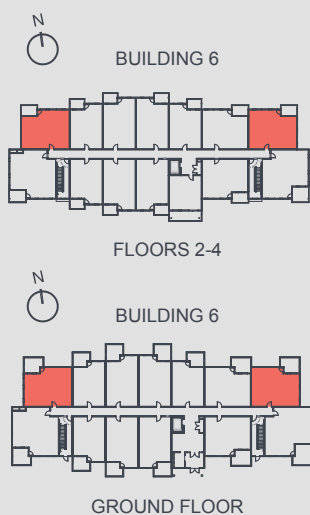

UNIT C2

2 Bedroom

INTERIOR **732** Sq. Ft.

EXTERIOR **65** Sq. Ft.

TOTAL **797** Sq. Ft.

EXTENT TO GROUND FLOOR PATIO

GROUND FLOOR
PATIO SIZE: 110 Sq. Ft.

FLOORS 2-4

GROUND FLOOR

UNIT E

2 Bedroom + Den

INTERIOR **795** Sq. Ft.

EXTERIOR **79** Sq. Ft.

TOTAL **874** Sq. Ft.

UNIT E2

2 Bedroom + Den

INTERIOR **839** Sq. Ft.

EXTERIOR **77** Sq. Ft.

TOTAL **916** Sq. Ft.

EXTENT TO GROUND FLOOR PATIO

GROUND FLOOR
PATIO SIZE: 137 Sq. Ft.

UNIT F

3 Bedroom

INTERIOR **922** Sq. Ft.
 EXTERIOR **116** Sq. Ft.
 TOTAL **1,038** Sq. Ft.

UNIT G

3 Bedroom

INTERIOR **948** Sq. Ft.
 EXTERIOR **90** Sq. Ft.
 TOTAL **1,038** Sq. Ft.